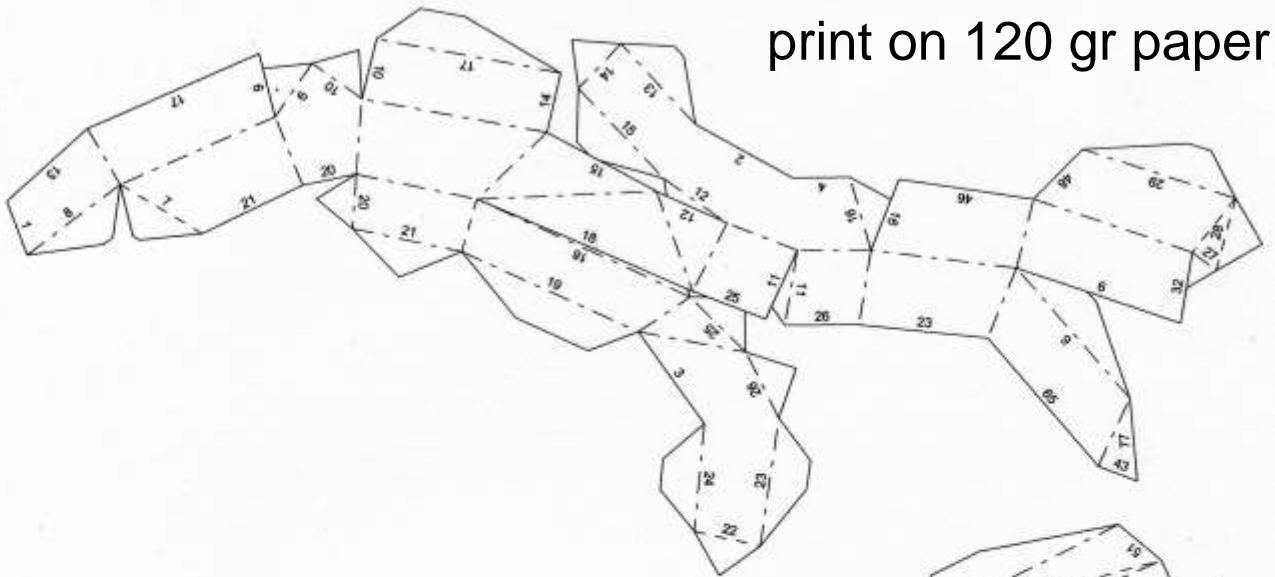

print on 120 gr paper

10 cm
3.9 in

numbers show edge ID
- - - - - =mountain fold
- - - - - =valley fold