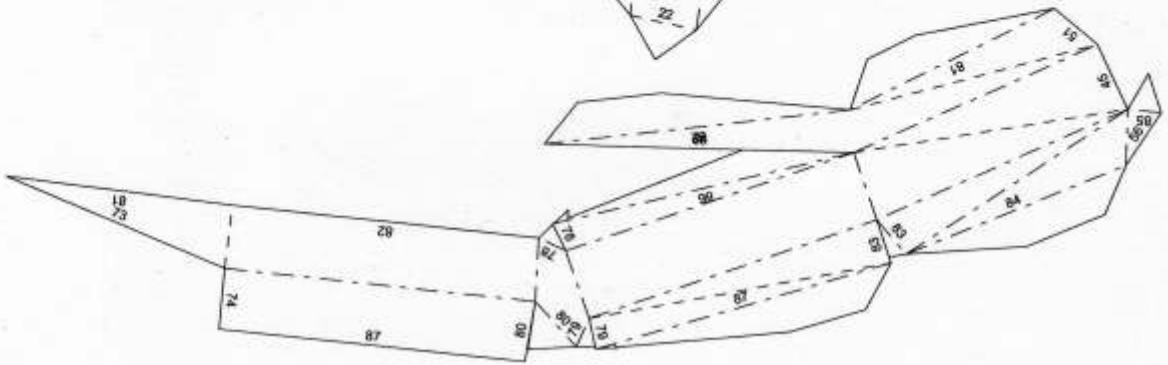

print on 120 gr paper

10 cm
3.9 in

numbers show edge ID
- - - - - =mountain fold
- - - - - =valley fold